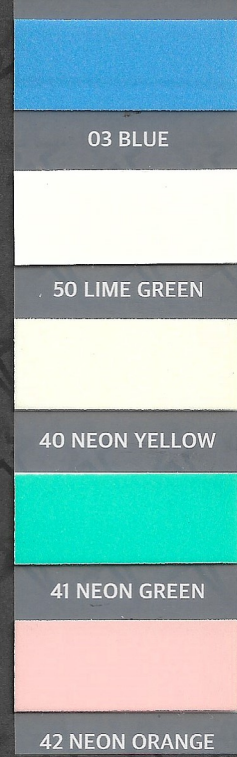

# 6400 REFLECTIVE & 6500 GLOW IN THE DARK

## 6500

\*30 SILVER NON-ADHESIVE  
31 SILVER  
33 NYLON SILVER  
85 SILVER TRANSFER  
91 SILVER FIRE RETARDANT

6400

 160°C=320°F
  10 sec.
  3-4 bar
  cold

6500

 150°C=302°F
  10 sec.
  3-4 bar
  cold