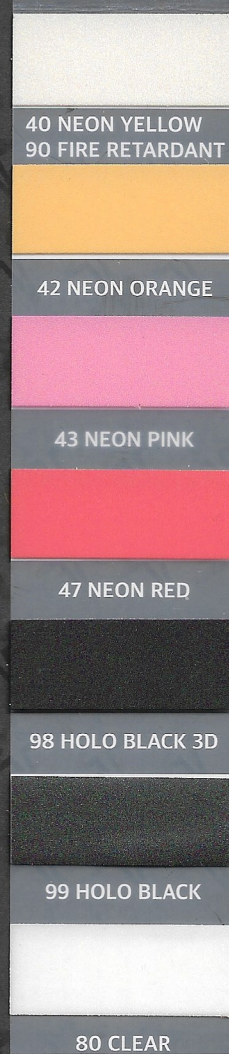

# 6400 REFLECTIVE & 6500 GLOW IN THE DARK

## 6400 STANDARD

## 6500

\*30 SILVER NON-ADHESIVE  
31 SILVER  
33 NYLON SILVER  
85 SILVER TRANSFER  
91 SILVER FIRE RETARDANT

6400

 160°C=320°F
  10 sec.
  3-4 bar
  cold

6500

 150°C=302°F
  10 sec.
  3-4 bar
  cold